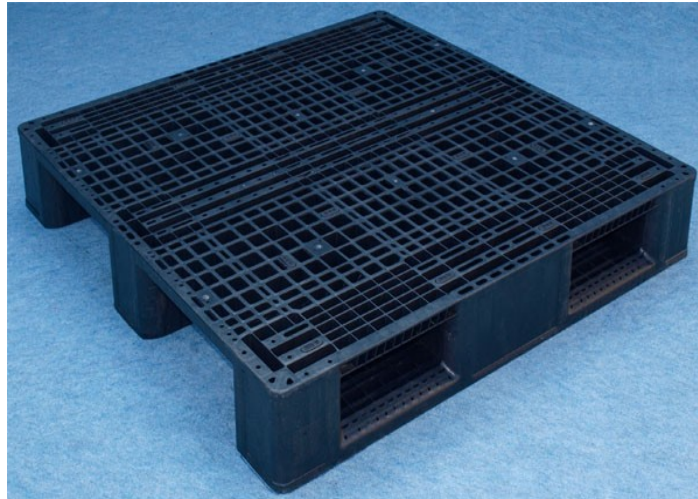

New Pallets	Used Pallets	Pallet-Collars	Guide to ISPM15
Pallets Purchased	Heat Treated Pallets	Special Offers	Plastic Pallets

Pallet 4

Dimensions:	Length: 1200 x Width: 1200 x Height: 155 mm	
Weight:	13kg	
Maximum Capacity:	Static - 1500kg	Dynamic - 1000kg
	<i>Next Day Delivery Throughout the UK</i>	