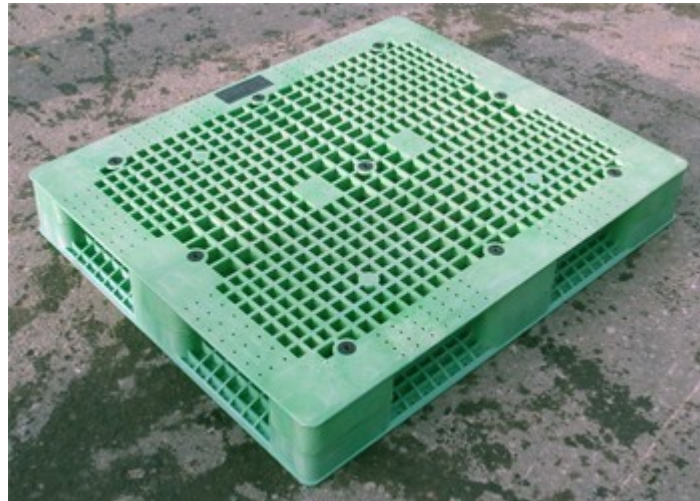

New Pallets	Used Pallets	Pallet Collars	ISPM 15 Pallets
Pallets Purchased	Heat Treated Pallets	Special Offers	Plastic Pallets

R4-1210-CGI **Rackable 1500kg**

Dimensions:	Length: 1200 x Width: 1000 x Height: 160 mm	
Weight:	25kg	
Maximum Capacity:	Static – 3000kg	Dynamic - 1500kg
	<i>Next Day Delivery Throughout the UK</i>	