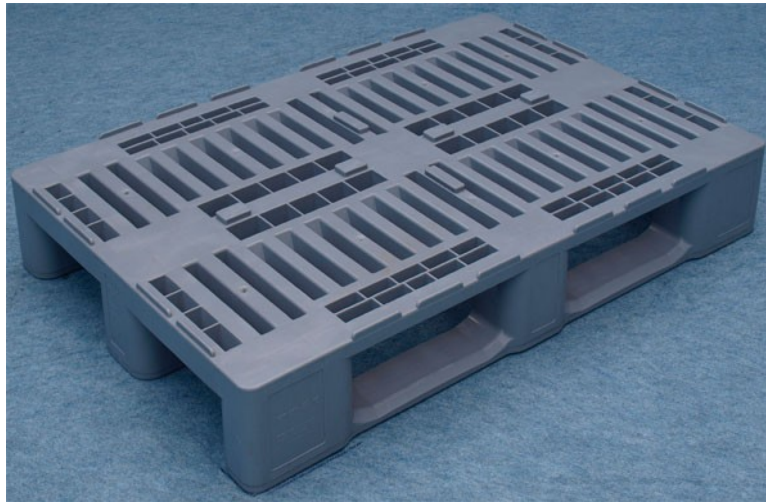

New Pallets	Used Pallets	Pallet-Collars	Guide to ISPM15
Pallets Purchased	Heat Treated Pallets	Special Offers	Plastic Pallets

New Plastic Pallet AP Euro H1

Dimensions:	Length: 1200 x Width: 800 x Height: 160 mm (With outside lock 7mm)					
Material:	HD-PE					
Weight:	18 kg					
Colours:	Grey and Black					
Maximum Capacity:	<table border="1" style="width: 100%;"> <tr> <td style="width: 50%;">Static – 4500 kg</td> <td style="width: 50%;">Dynamic – 1000 kg</td> </tr> <tr> <td colspan="2" style="text-align: center;">High Rack – 850 kg</td> </tr> </table>		Static – 4500 kg	Dynamic – 1000 kg	High Rack – 850 kg	
Static – 4500 kg	Dynamic – 1000 kg					
High Rack – 850 kg						
(Suitable for high racking)	<i>Next Day Delivery Throughout the UK</i>					